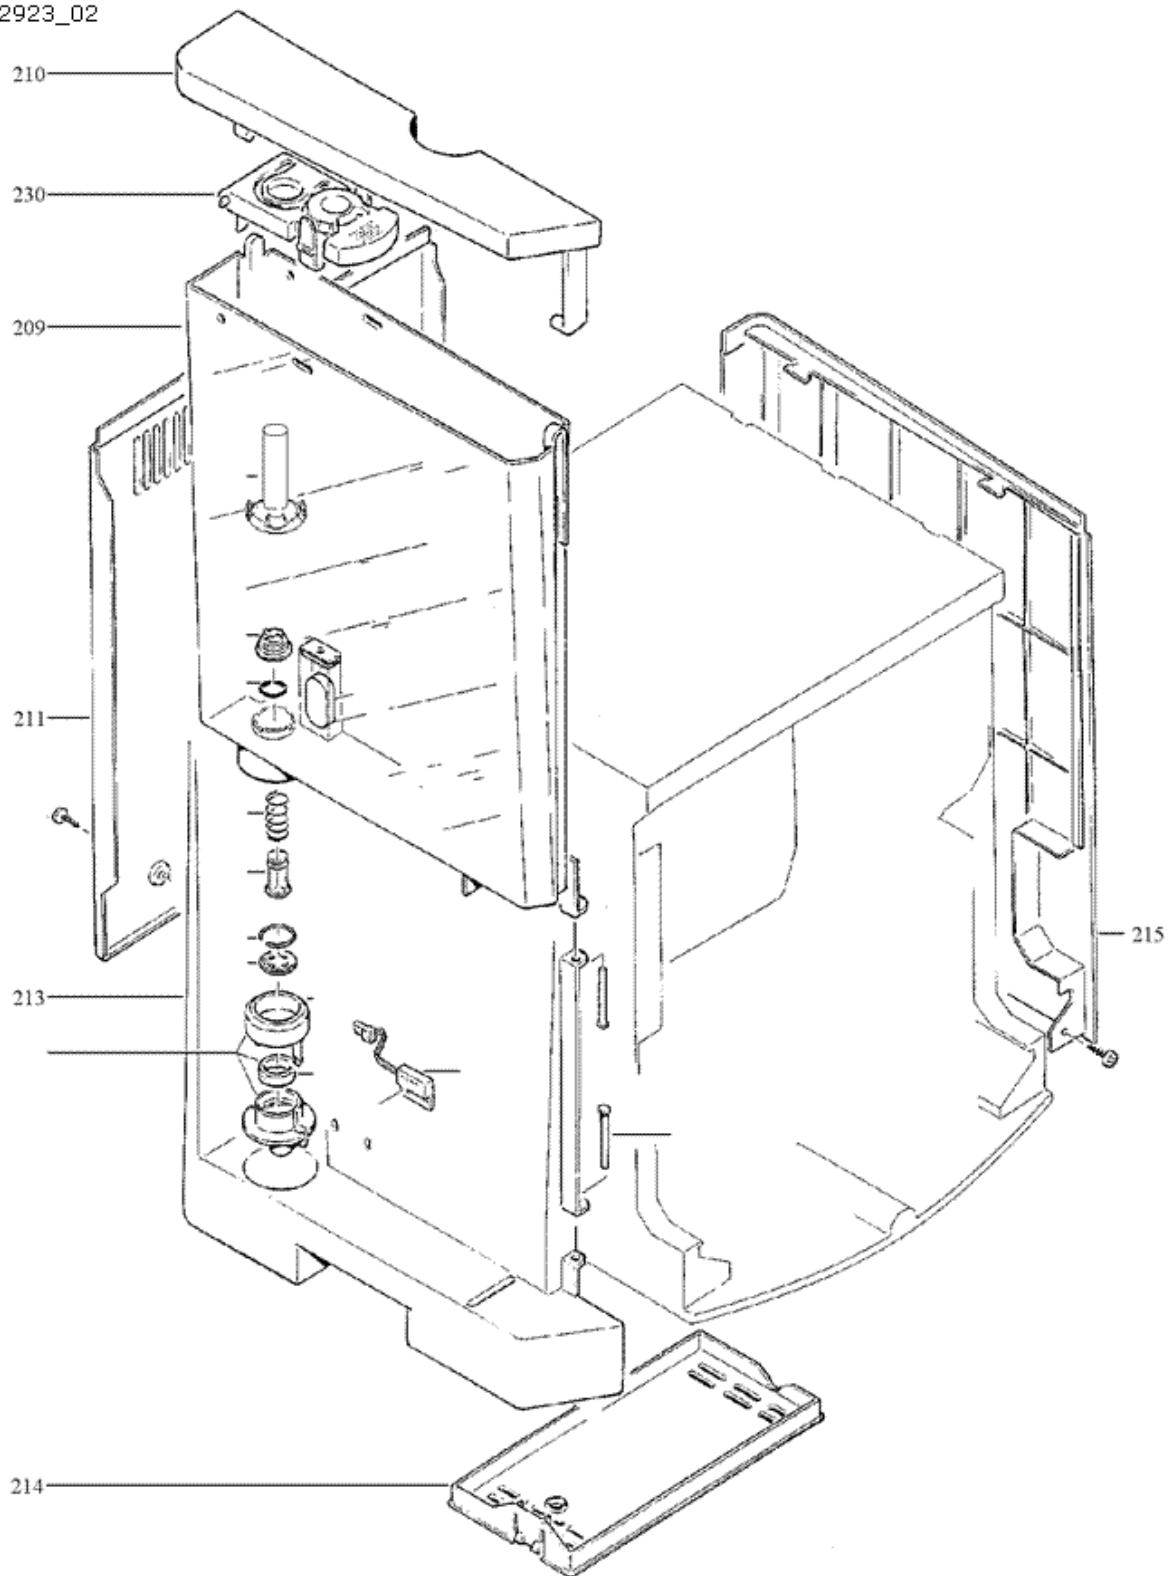

(2) Case components and water tank

S12923_02