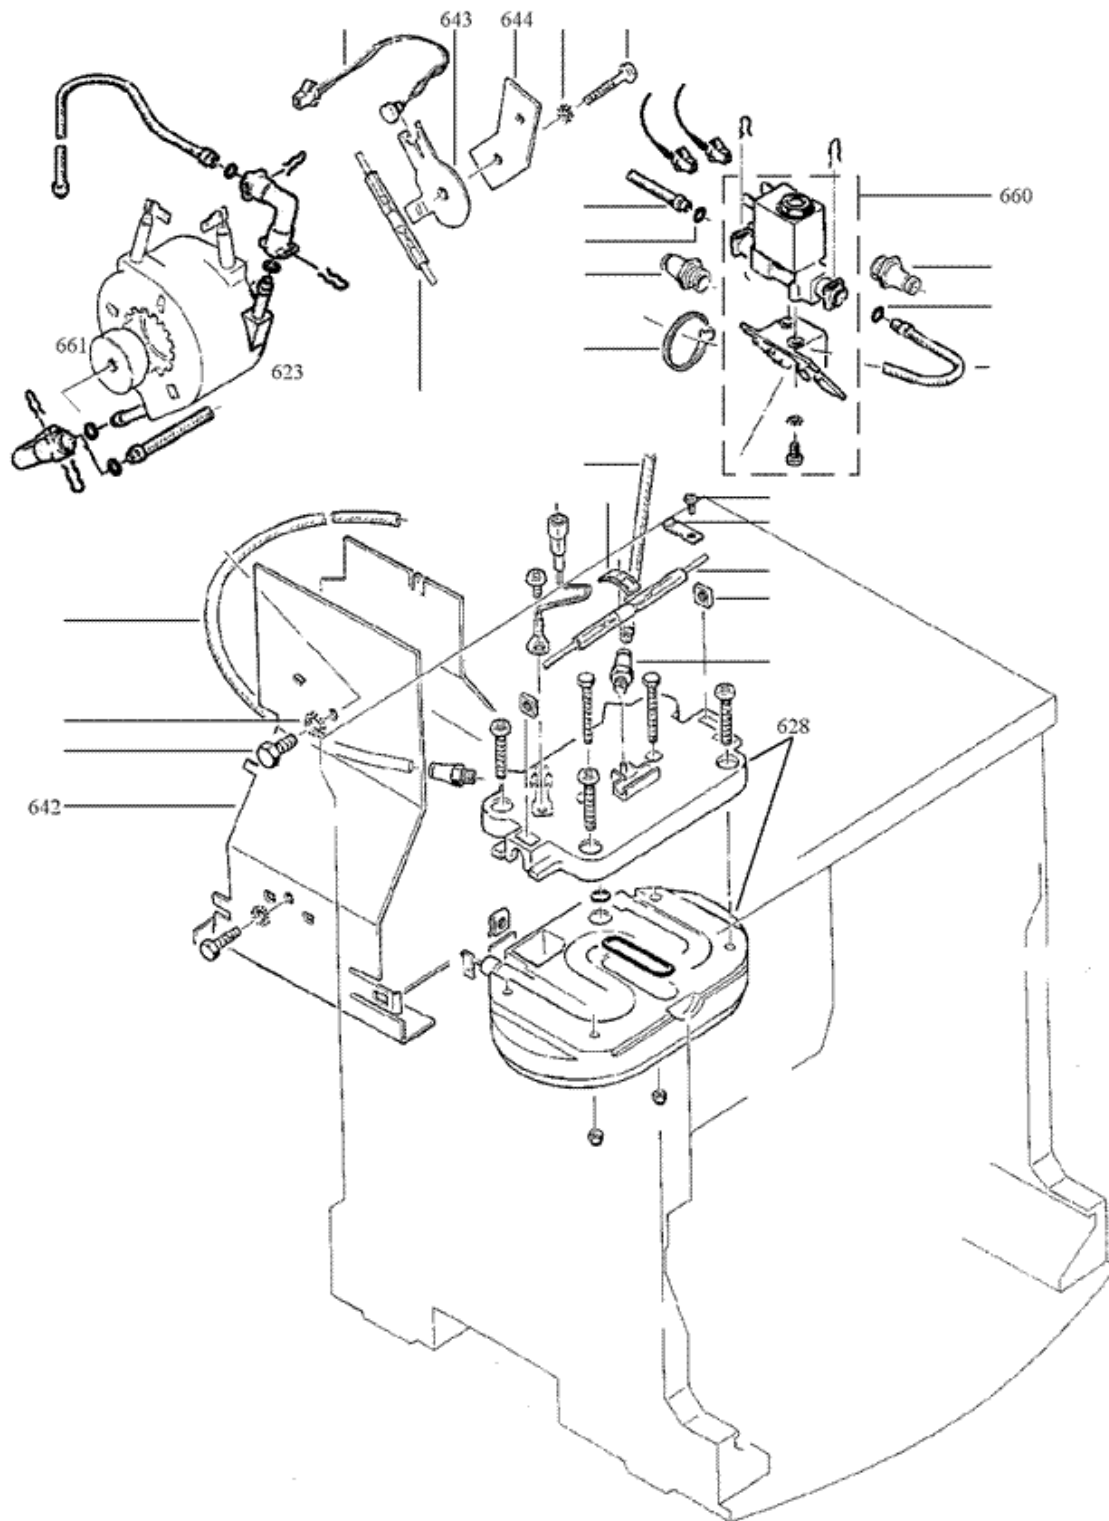

(4) Support plate and tray

S12923_04

Pos	Designation	Material	Disassembly	Disposal	Variation	Return
0409	Magnet drainage valve IEC 230V	Copper / Steel / Plastic			X	
0409	Magnet drainage valve IEC 120V	Copper / Steel / Plastic			X	
0410	Drain pan black complete	ABS / High-grade steel				
0411	cup platform chromed	High-grade steel				
0413	Used ground container complete	PP / NBR				
0418	Pump carrier plate	PP				
0421	Transformer 100V	Electro			X	
0421	Transformer 230V	Electro			X	
0422	Detection spring	BR				
0424	Pump cp3a 120v/60hz	Electro			X	
0424	Pump cp3a/st 230v 50hz 65w	Electro			X	
0425	Pump carrier version 2	Gum				

(5) Printed power circuit board and drive

S12923_05

Pos	Designation	Material	Disassembly	Disposal	Variation	Return
0511	Clamp	ZN				
0514	Geared motor 12V UL	Electro / POM / Steel / Messing			X	
0514	Geared motor 12V complete	Electro / Messing / POM			X	
0518	Power pcb G2-2 120V	Electro			X	
0518	Power pcb G2-2 230V	Electro			X	
0522	Interference eliminator 100V	Electro			X	
0522	Interference eliminator	Electro			X	
0523	Cover cable case UL	PP			X	
0523	Mains plate	PA			X	
0530	Incoming feeder sw RoHS	Copper / Gum				
0533	Motor support	PP				

(6) Heater

S12923_06

Pos	Designation	Material	Disassembly	Disposal	Variation	Return
0623	T-Block 2000/L 230V/1200W	AL / Silicone / Steel			x	
0623	T-Block 2000/L 120V/1200W	AL / Silicone / Steel			x	
0628	Thermoblock 120V/1200W assembl	AL / Silicone / Steel / Messing			x	
0628	T-block assembled with threade	AL / Silicone / Steel / Messing			x	
0642	Heating support thermoblock	Steel				
0643	Clamp to thermoblock head	Steel				
0644	Spacer	Steel				
0660	Valve kit 230V RoHS	Copper / Steel / PA			x	
0660	Valve kit 120V	Copper / Steel / PA			x	
0661	Support aluminium	AL				