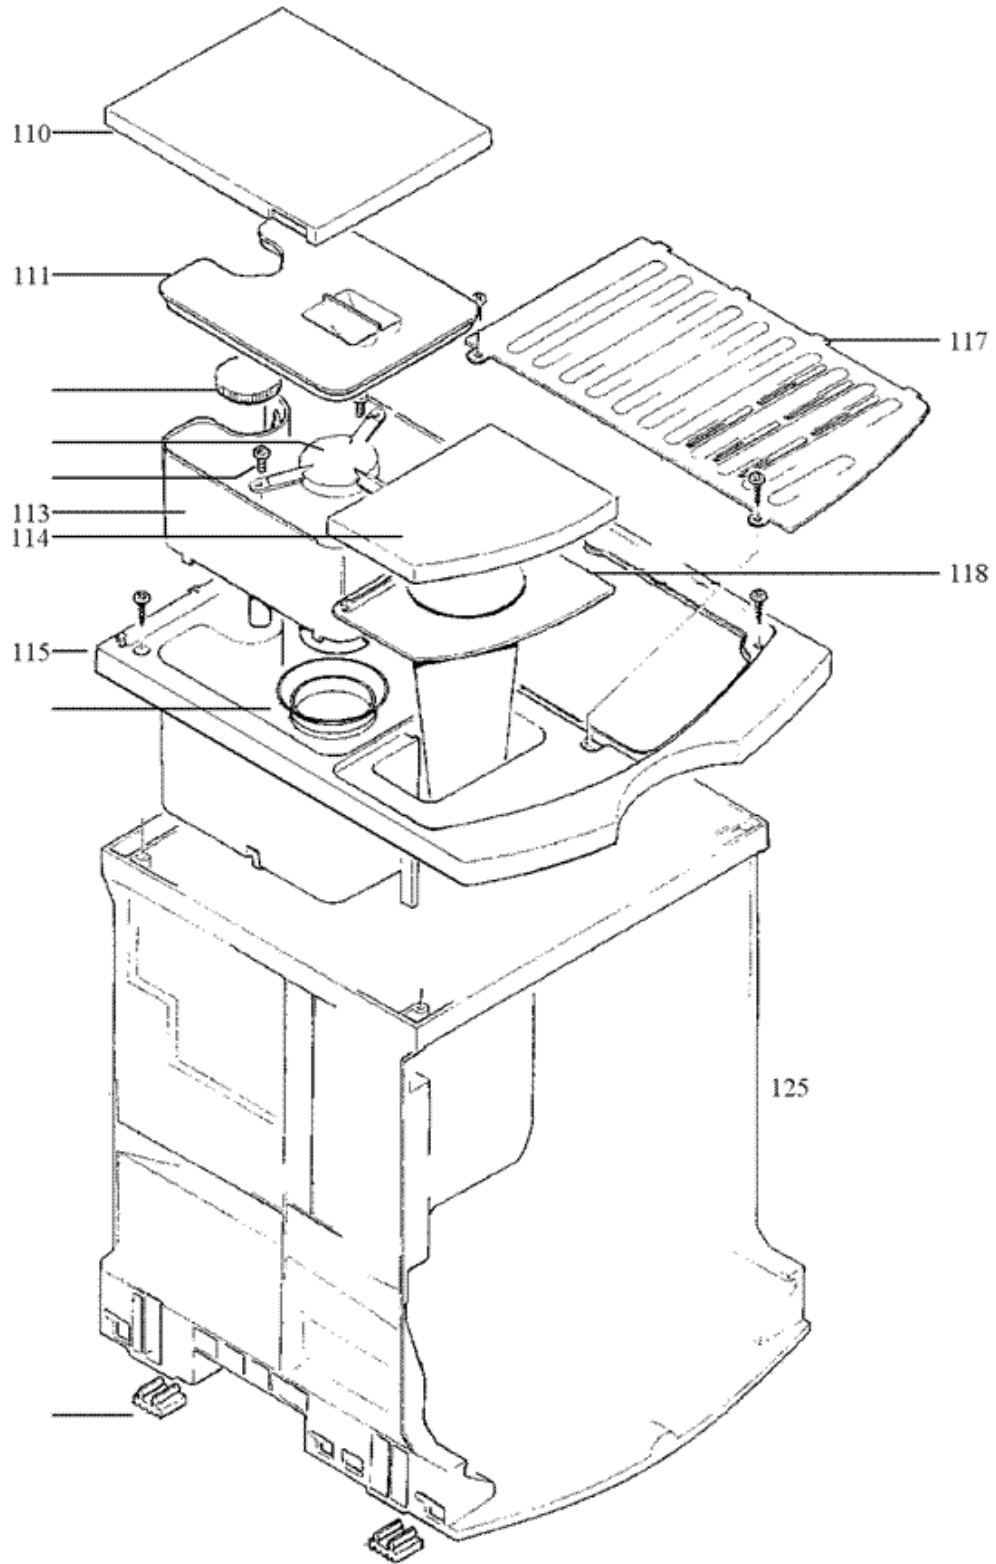

The Variant designations mean:

(1) Case cover

S12923_01

Pos	Designation	Material	Disassembly	Disposal	Variation	Return
0110	Bean container lid	ABS				
0111	Lid to preserve aroma	SAN				
0113	Bean container assembled	PP / ABS / NBR / Steel				
0114	Powder funnel lid black	ABS				
0115	Housing lid complete black	ABS / Messing				
0117	Cup support	High-grade steel				
0118	Powder funnel black	ABS				
0125	Components support S-line	ABS				

(2) Case components and water tank

S12923_02

Pos	Designation	Material	Disassembly	Disposal	Variation	Return
0209	Watertank-Kit Impressa	Plastic				
0210	Tank lid	ABS				
0211	Back black	ABS				
0213	Tank base black	ABS				
0214	Cover cable case	ABS				
0215	Right side section black	ABS				
0230	Bracket s-line	PP / ABS				

(4) Support plate and tray

S12923_04

Pos	Designation	Material	Disassembly	Disposal	Variation	Return
0409	Magnet drainage valve IEC 230V	Copper / Steel / Plastic			X	
0409	Magnet drainage valve IEC 120V	Copper / Steel / Plastic			X	
0410	Drain pan black complete	ABS / High-grade steel				
0411	cup platform chromed	High-grade steel				
0413	Used ground container complete	PP / NBR				
0418	Pump carrier plate	PP				
0421	Transformer 100V	Electro			X	
0421	Transformer 230V	Electro			X	
0422	Detection spring	BR				
0424	Pump cp3a 120v/60hz	Electro			X	
0424	Pump cp3a/st 230v 50hz 65w	Electro			X	
0425	Pump carrier version 2	Gum				