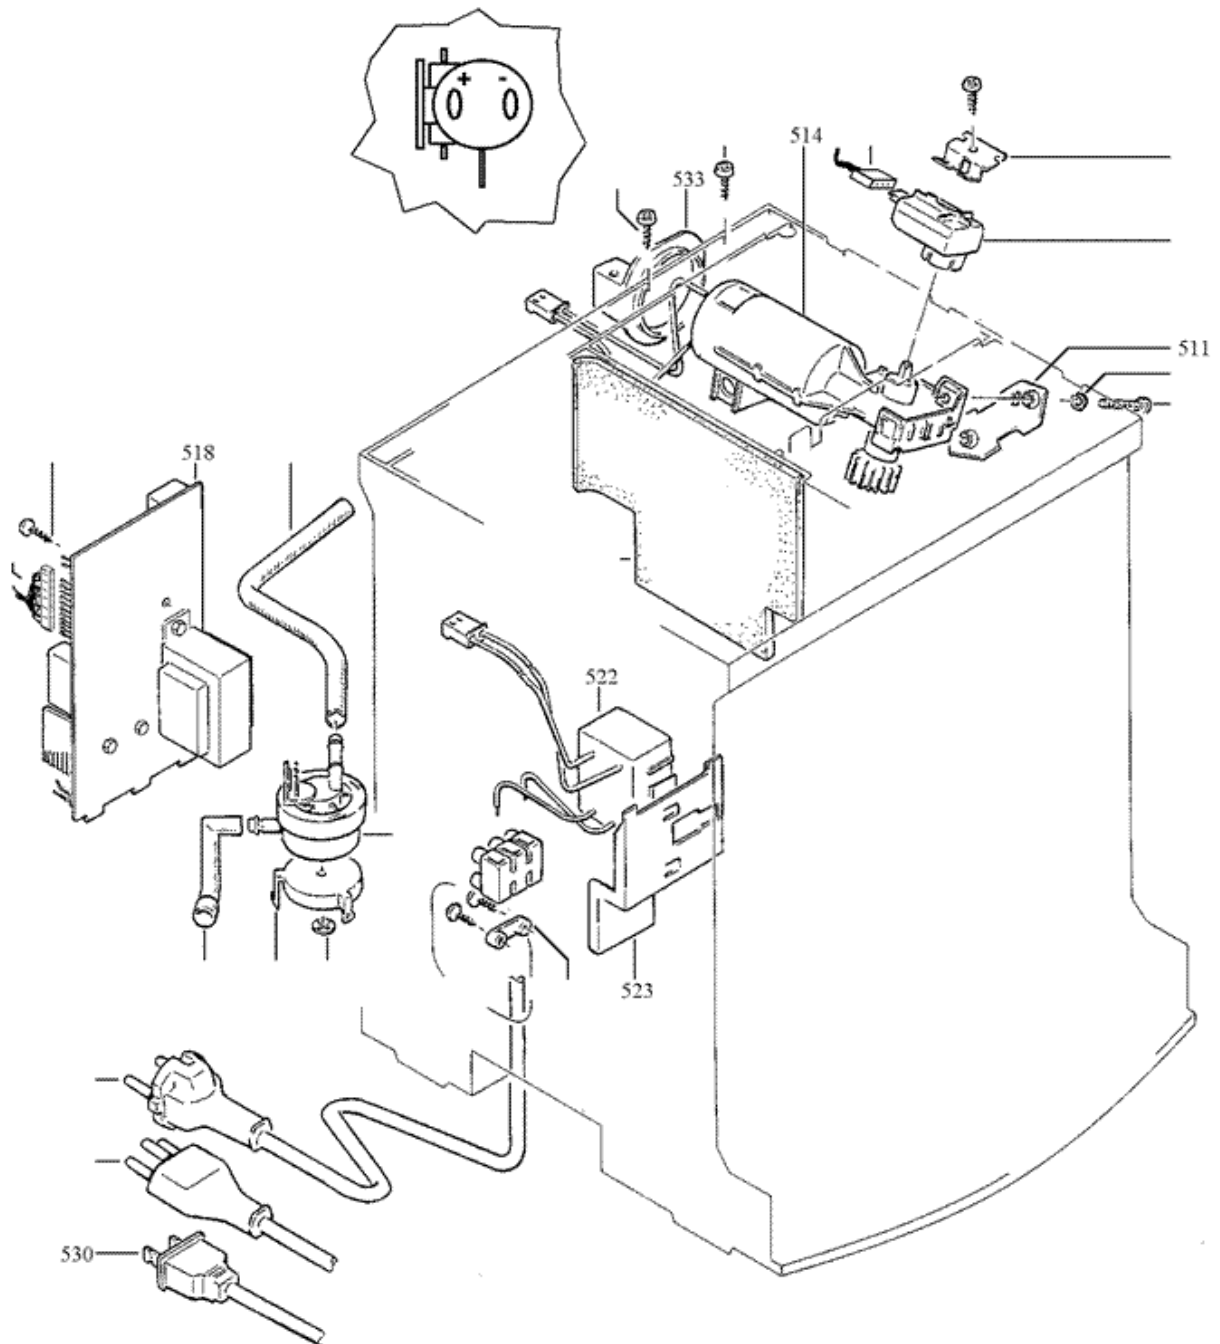

(5) Printed power circuit board and drive

S12923_05