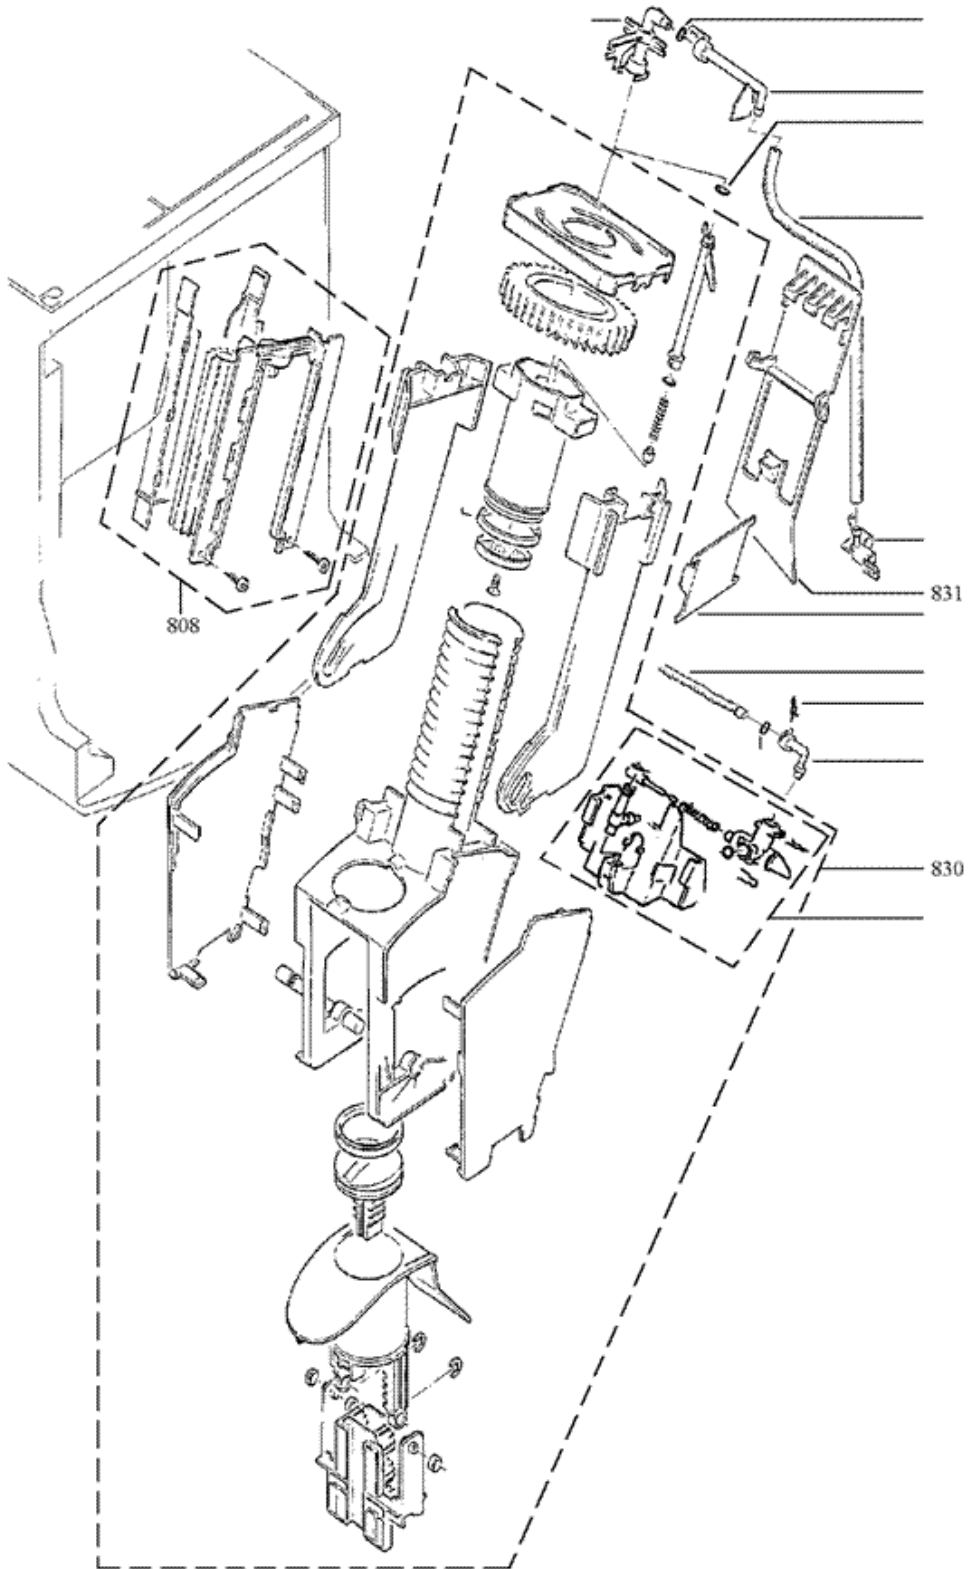

(8) Brew unit

S12923_08