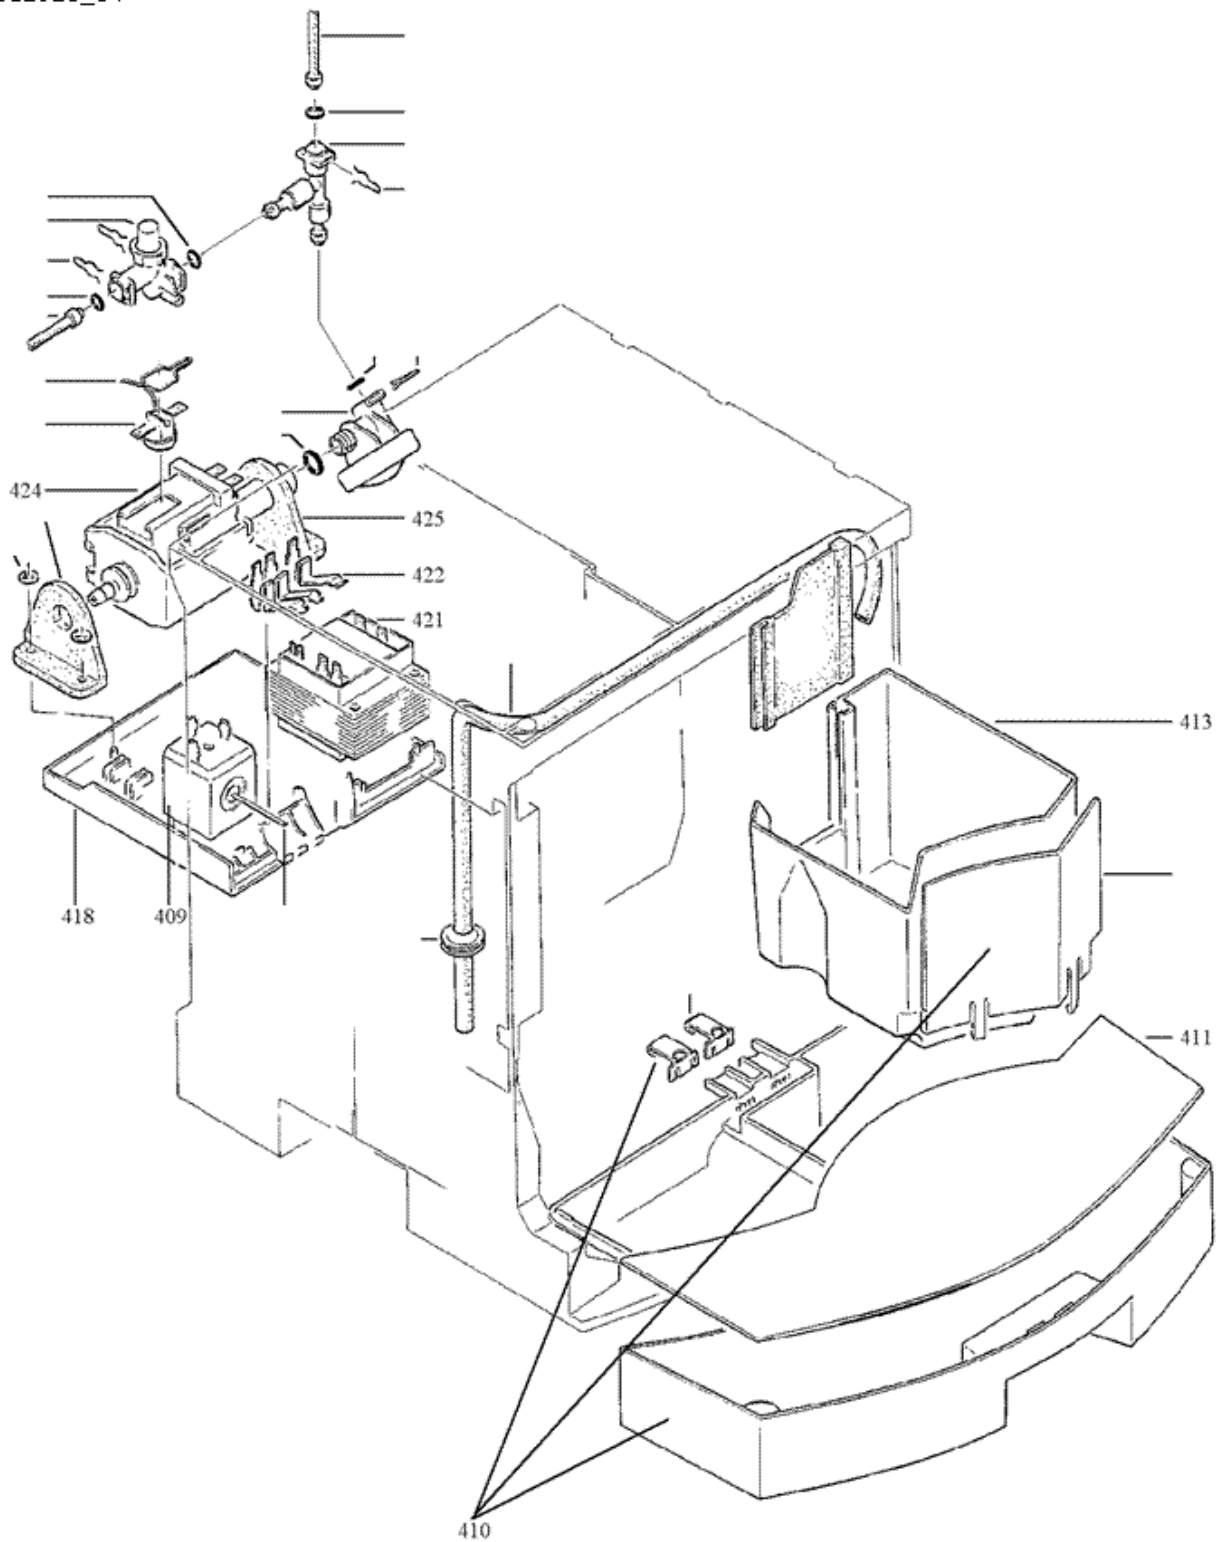

(4) Support plate and tray

S12923_04

Pos	Designation	Material	Disassembly	Disposal	Variation	Return
0409	Magnet drainage valve IEC 230V	Copper / Steel / Plastic			X	
0409	Magnet drainage valve IEC 120V	Copper / Steel / Plastic			X	
0410	Drain pan black complete	ABS / High-grade steel				
0411	cup platform chromed	High-grade steel				
0413	Used ground container complete	PP / NBR				
0418	Pump carrier plate	PP				
0421	Transformer 100V	Electro			X	
0421	Transformer 230V	Electro			X	
0422	Detection spring	BR				
0424	Pump cp3a 120v/60hz	Electro			X	
0424	Pump cp3a/st 230v 50hz 65w	Electro			X	
0425	Pump carrier version 2	Gum				