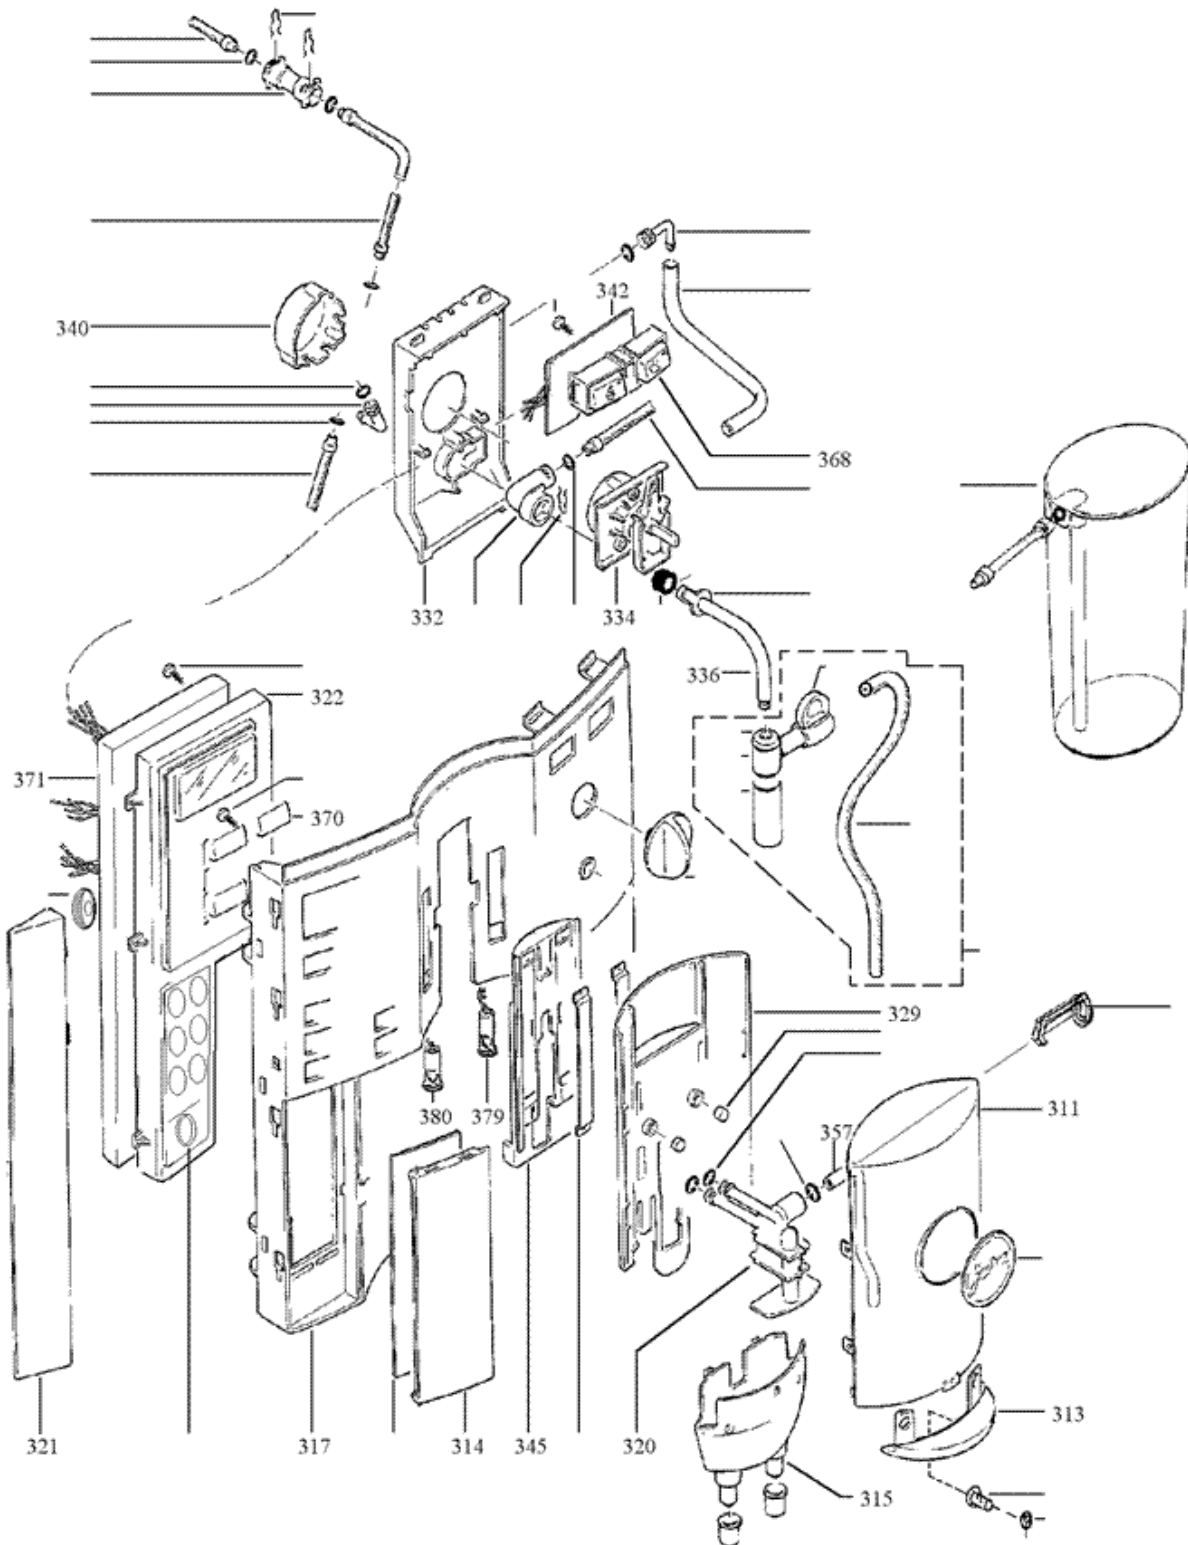

(3) Front cover

S12923_03

Pos	Designation	Material	Disassembly	Disposal	Variation	Return
0311	Auslaufblende vorne V2	ABS				
0313	Handle chromium plated	ZN				
0314	Hinged cover black	ABS				
0315	Dispenser black	ABS / PC				
0317	Front cover black	ABS / PC				
0320	Injection piece PA	PA				
0321	Cover black	ABS				
0322	Electronic box E1300-cappu-LED	Electro				
0329	Slider for outlet gate black	ABS				
0332	Mounting plate	ABS				
0334	Ceramic valve USA assembled	Ceramic / PA / PEI / Silicone / Messing / High-grade steel				
0336	Discharge pipe chromium plated	Messing				
0340	Retaining cover	PA				
0342	Steam pcb repaired	Electronic				
0345	Adapter black	ABS				
0357	Water tube	Messing				
0368	Push button rake steam V3	ABS / PC				
0368	Push button rake steam V3	ABS / PC				
0370	Push button rake steam V3	ABS / PC				
0370	Push button rake steam V3	ABS / PC				
0371	Set of cables with box 641	Electro				
0379	Lamp blue	Electronic				
0380	Lamp grey	Electronic				

(4) Support plate and tray

S12923_04

Pos	Designation	Material	Disassembly	Disposal	Variation	Return
0409	Magnet drainage valve IEC 230V	Copper / Steel / Plastic			X	
0409	Magnet drainage valve IEC 120V	Copper / Steel / Plastic			X	
0410	Drain pan black complete	ABS / High-grade steel				
0411	cup platform chromed	High-grade steel				
0413	Used ground container complete	PP / NBR				
0418	Pump carrier plate	PP				
0421	Transformer 100V	Electro			X	
0421	Transformer 230V	Electro			X	
0422	Detection spring	BR				
0424	Pump cp3a 120v/60hz	Electro			X	
0424	Pump cp3a/st 230v 50hz 65w	Electro			X	
0425	Pump carrier version 2	Gum				