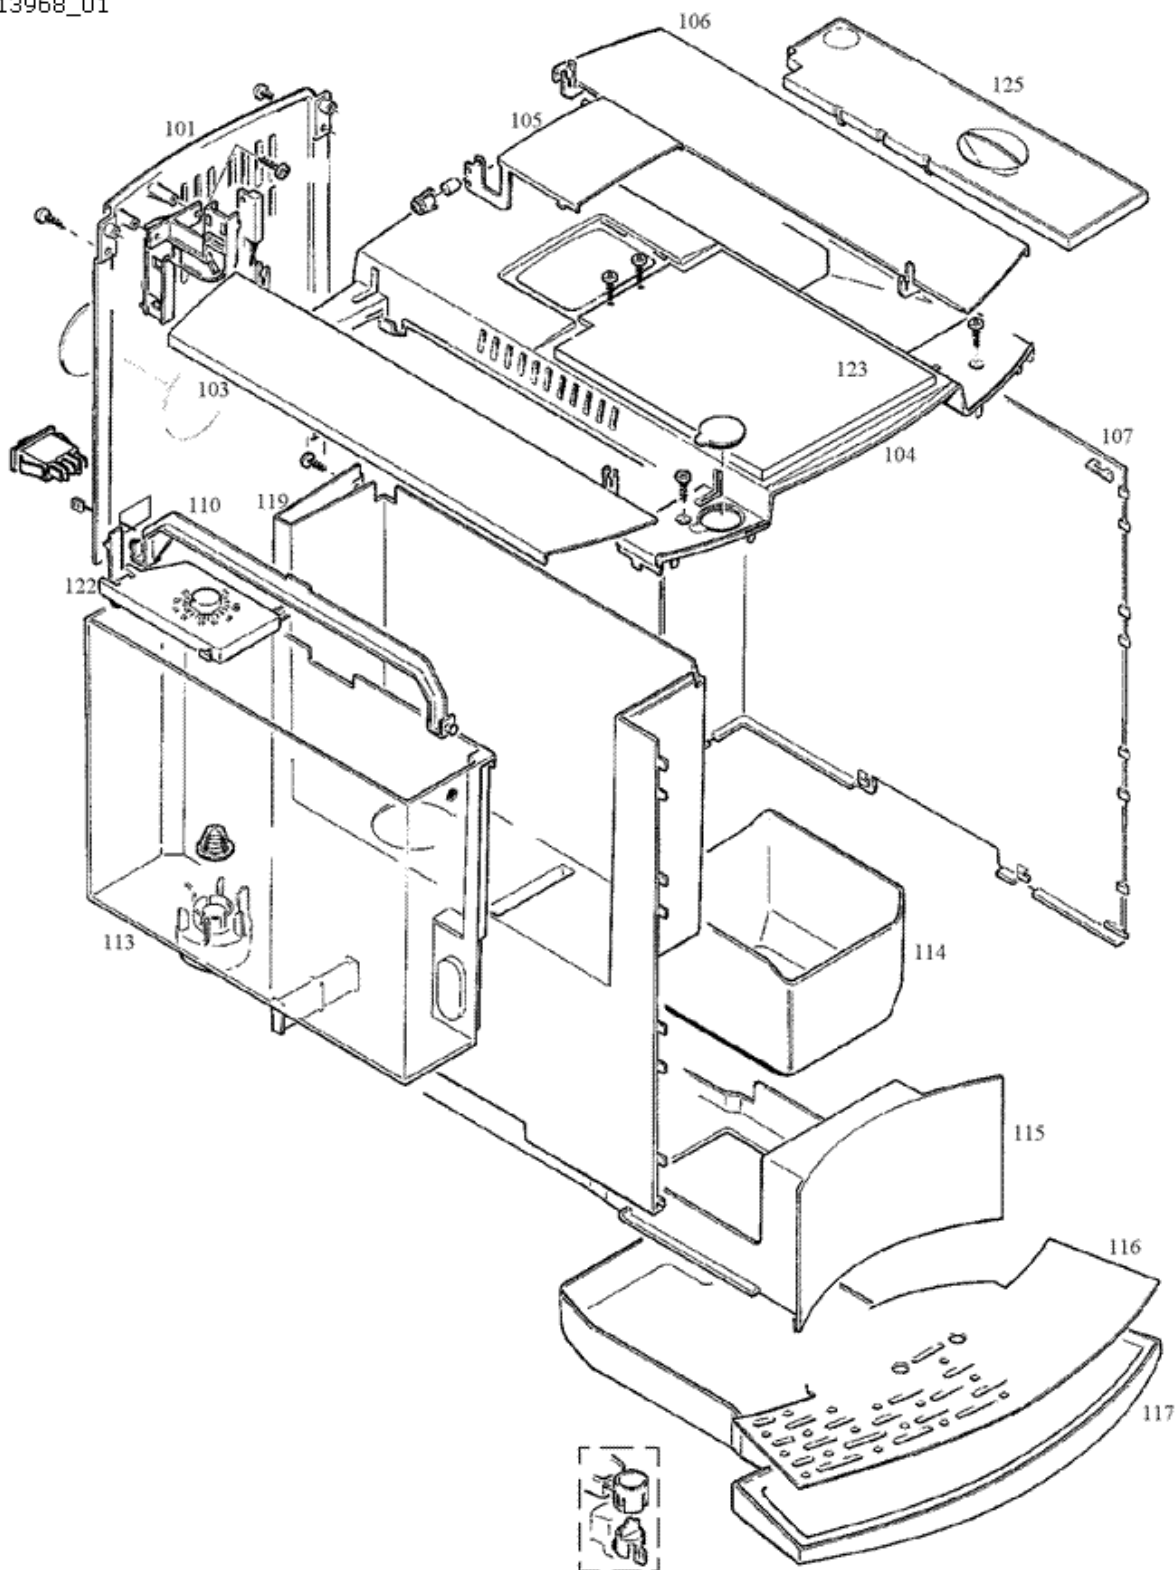

The Variant designations mean:

(1) Case components and water tank

S13968_01

Pos	Designation	Material	Disassembly	Disposal	Variation	Return
0101	Back black	Plastic				
0103	Tank lid black	ABS				
0104	Cover housing black	Plastic				
0105	Powder funnel lid black	Plastic				
0106	Bean container lid black	ABS				
0107	Right side section black	ABS				
0110	Handle watertank black	PA				
0113	Watertank with bracket cpl.	Plastic				
0114	Used ground container black	ABS				
0115	Used ground pan black	ABS				
0116	cup grille inox F-line	High-grade steel				
0117	Drain pan neutral black	ABS				
0119	Left side section black	ABS				
0122	Bracket Claris	Plastic				
0123	Cup grille inox	High-grade steel				
0125	Lid to preserve aroma	SAN				

(2) Case components

S13968_02

Pos	Designation	Material	Disassembly	Disposal	Variation	Return
0204	Funnel plate black	PP				
0206	Valve carrier black	ABS				
0215	Reed contact support	PP				
0216	Cover cable case	ABS				
0218	Components support destra	ABS				
0219	Components support V2	ABS				

(4) Printed power circuit board

S13968_04

Pos	Designation	Material	Disassembly	Disposal	Variation	Return
0401	Incoming feeder sw RoHS	Copper / Gum				
0403	Transformer 230V	Electro				
0404	Interference eliminator	Electro				
0407	Cable housing black	Plastic				
0409	Power pcb 230V V3	Electronic				