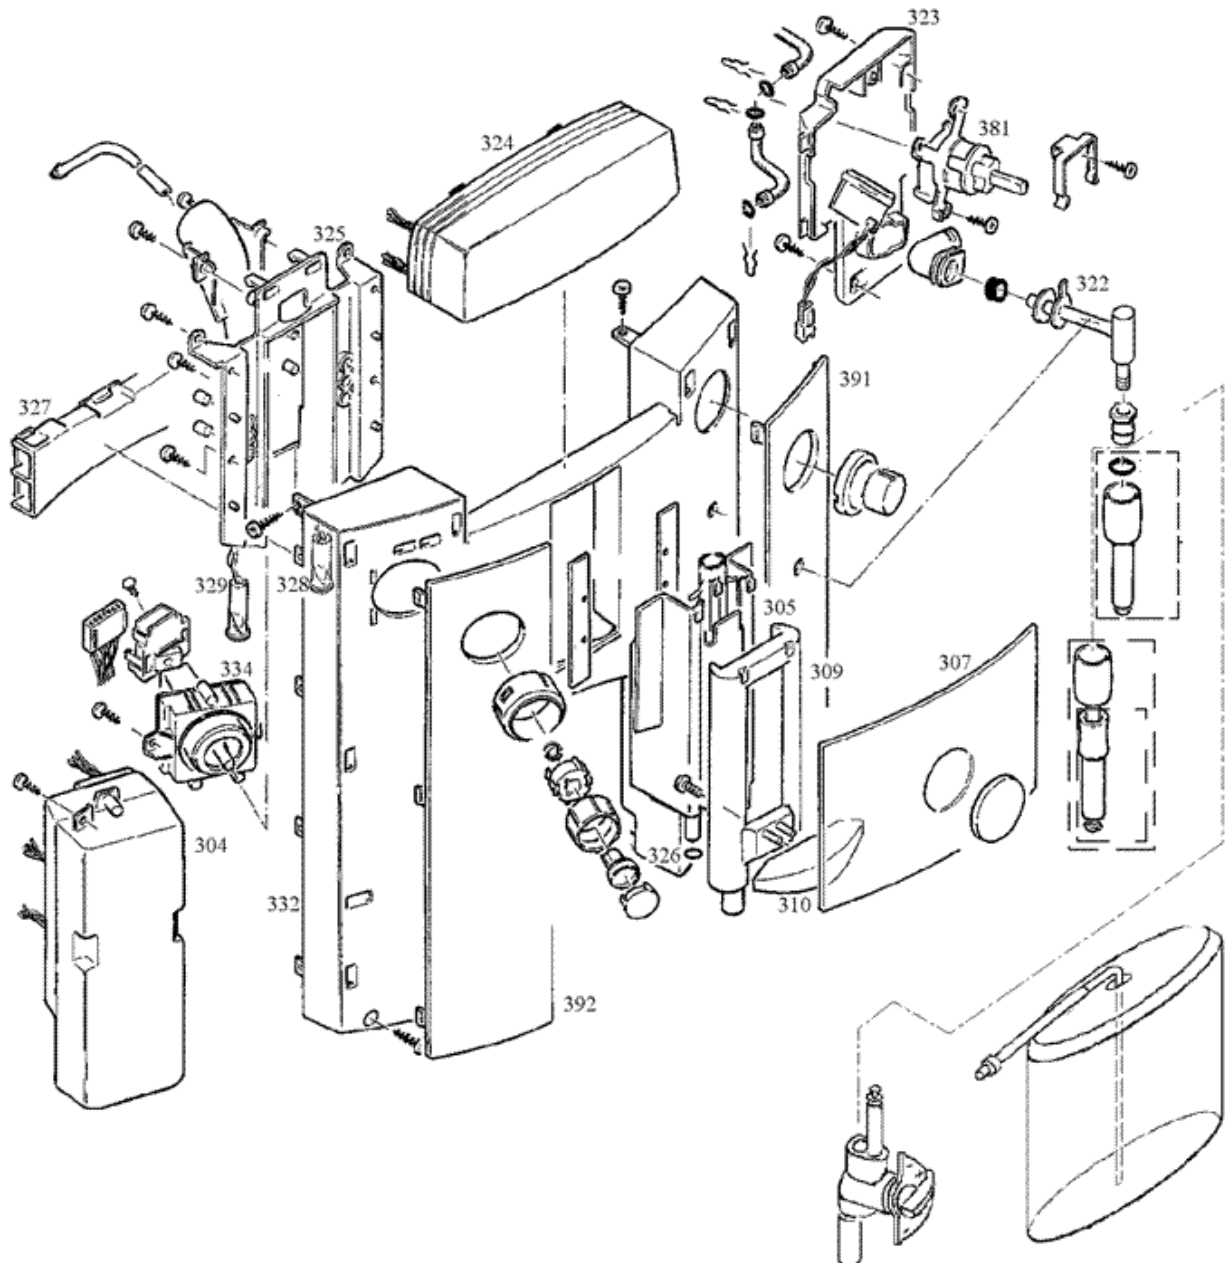

(2) Case components

S13968_02

Pos	Designation	Material	Disassembly	Disposal	Variation	Return
0204	Funnel plate black	PP				
0206	Valve carrier black	ABS				
0215	Reed contact support	PP				
0216	Cover cable case	ABS				
0218	Components support destra	ABS				
0219	Components support V2	ABS				

(3) Front cover

S13968_03

Pos	Designation	Material	Disassembly	Disposal	Variation	Return
0304	Electronic V2 RoHS	Electronic				
0305	Outlet gate black	ABS				
0307	Front shield F70 platinum	Plastic				
0309	Sleeve	ZN				
0310	Outlet gate handle	ZN				
0322	ischarge pipe chromium plated	High-grade steel or messing				
0323	Mounting plate	ABS				
0324	Touchscreen F70 cpl.	Electronic				
0325	Guide for outlet gate	ABS				
0326	O-ring epdm 6x1.2 70sh black	EPDM				
0327	Cable housing nature	PP				
0328	Lamp grey	Electronic				
0329	Lamp blue	Electronic				
0332	Front profile black	ABS				
0334	Rotarybox V2 RoHS	Electronic				
0381	Steam valve assembled V2	Plastic / Ceramic				
0391	Front shield right platinum	Plastic coated				
0392	Front shield left platinum	Plastic coated				