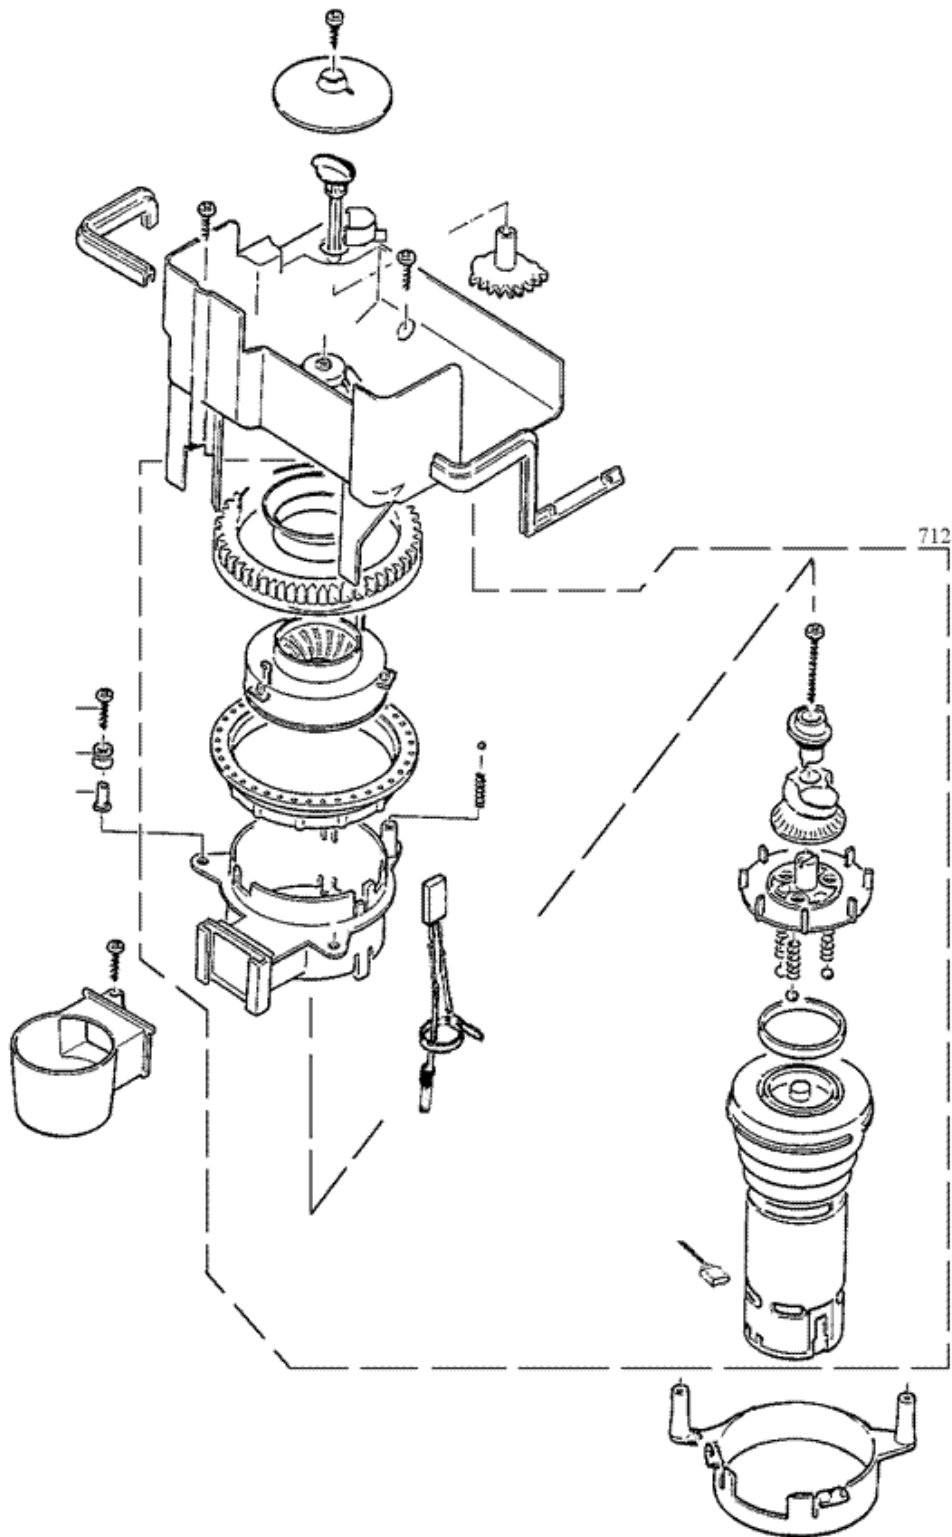

(7) Grinder

S13968_07