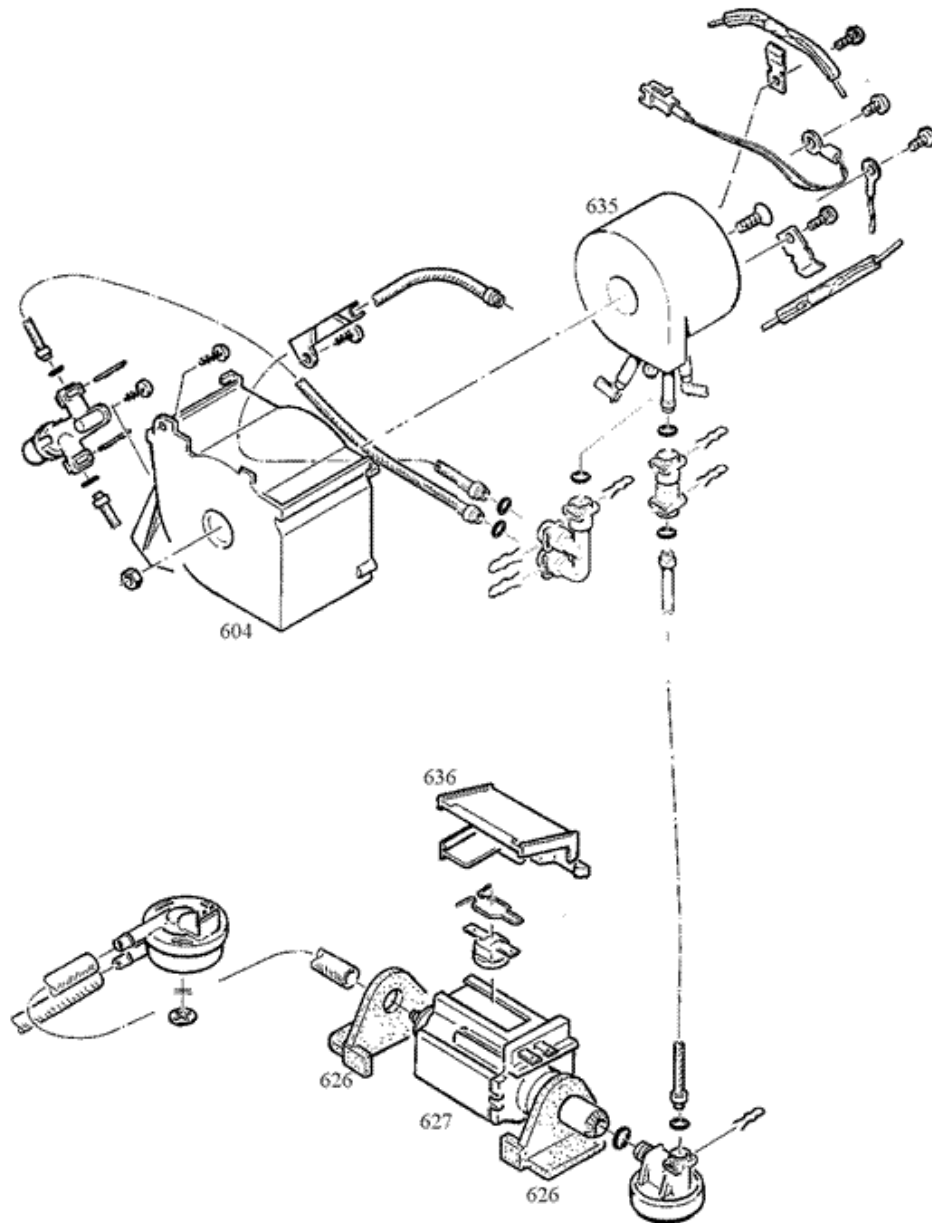

(6) Heater

S13968_06