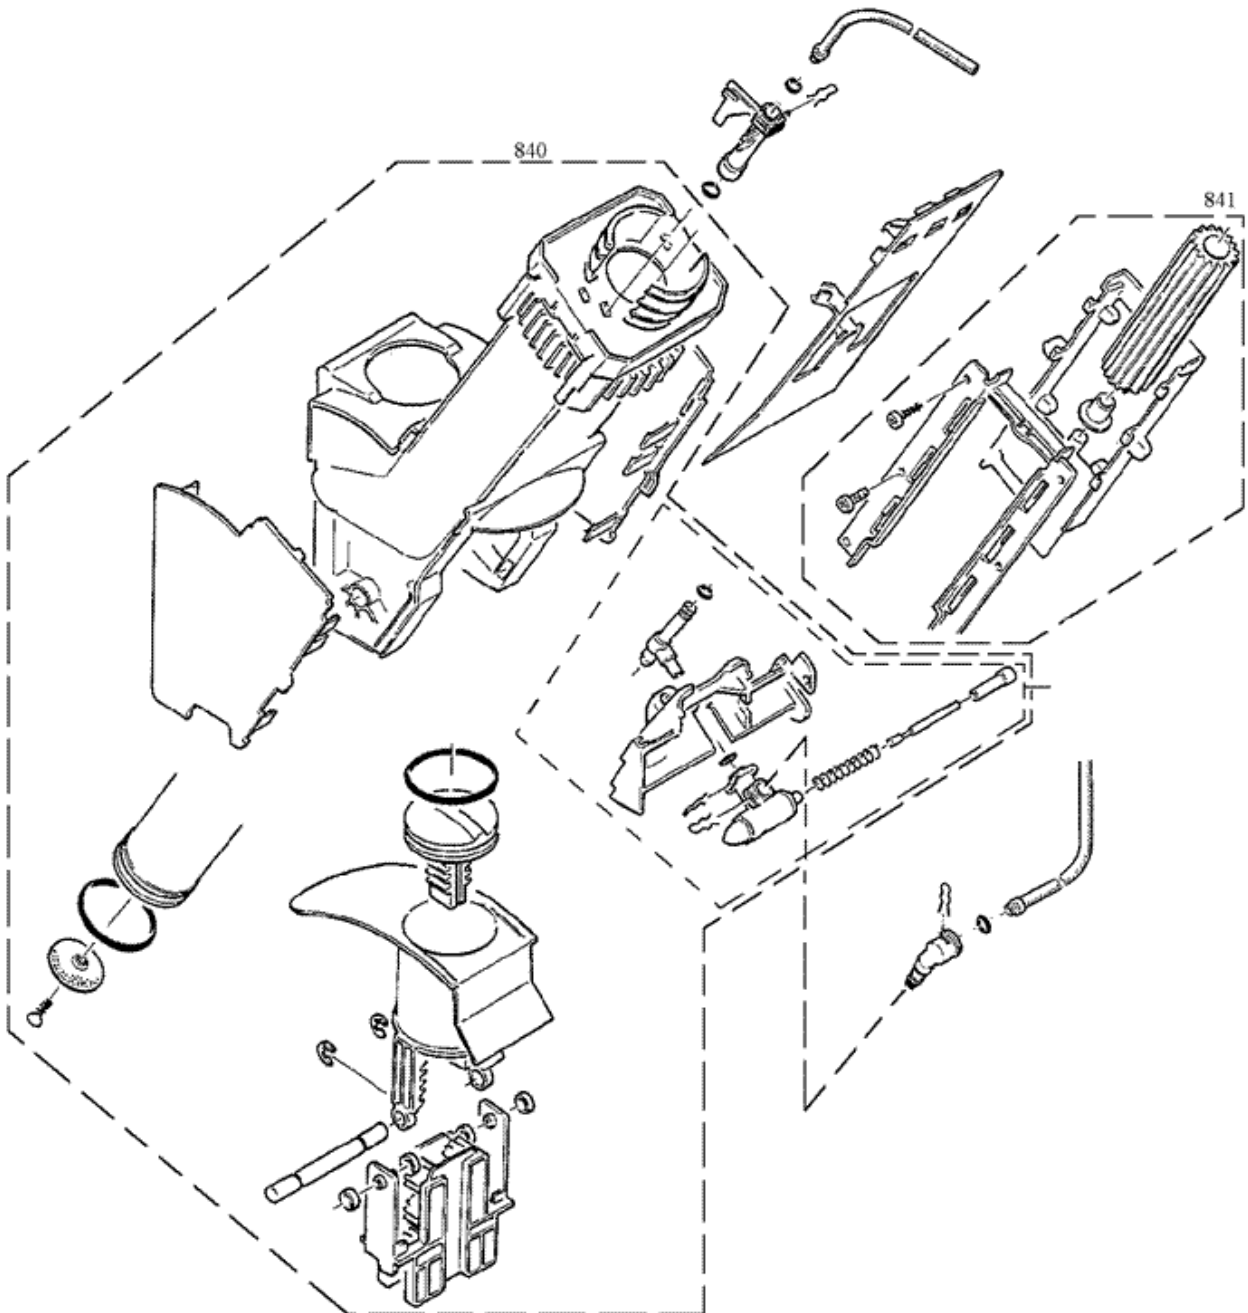

(8) Brew unit

S13968_08