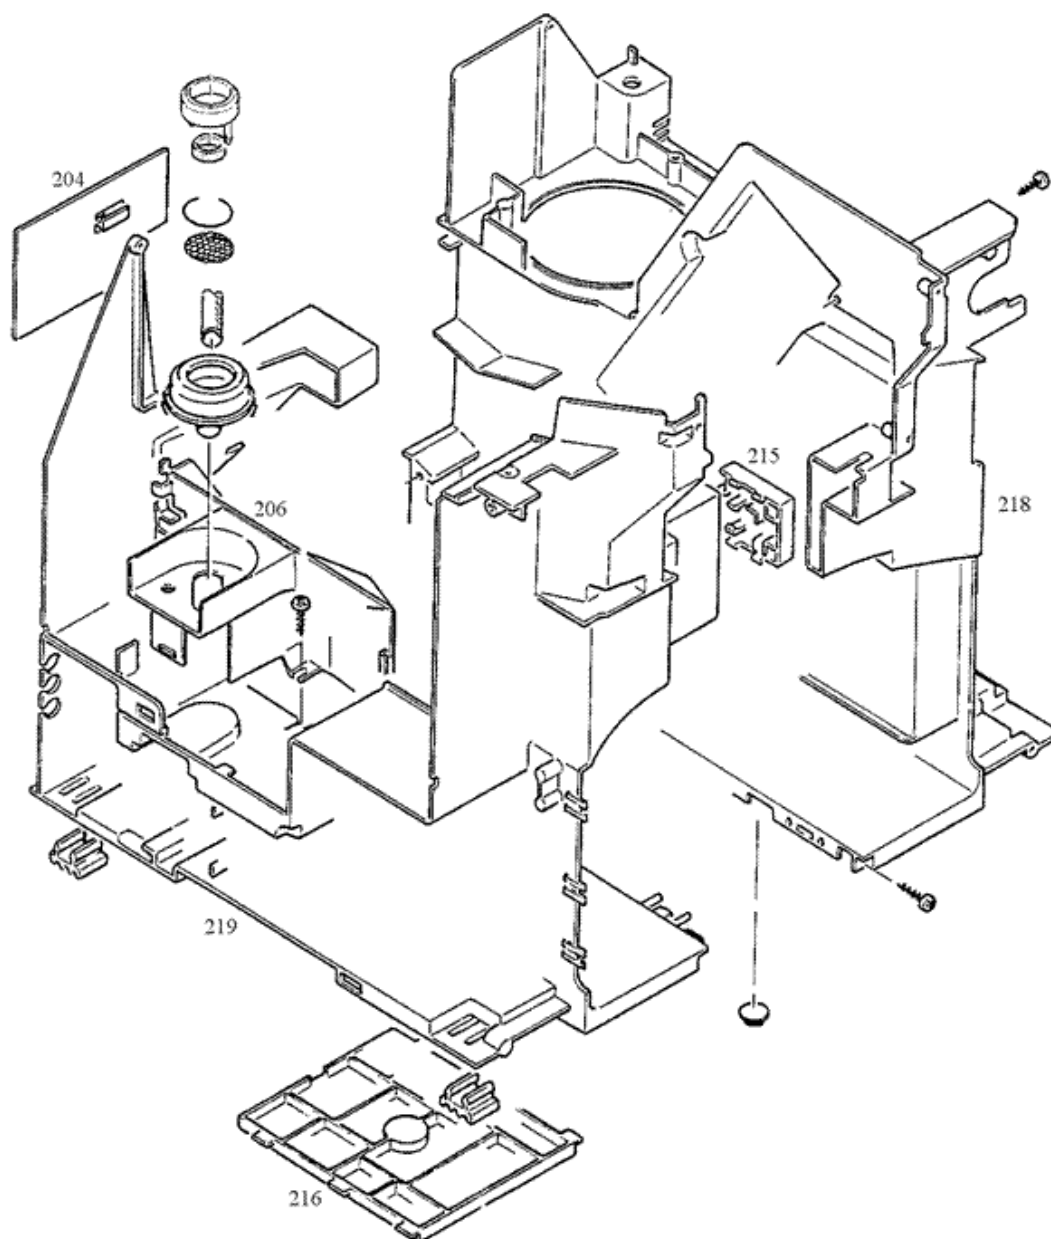

The Variant designations mean:

(1) Case components and water tank

S13968_01

Pos	Designation	Material	Disassembly	Disposal	Variation	Return
0101	Back black	Plastic				
0103	Tank lid black	ABS				
0104	Cover housing black	Plastic				
0105	Powder funnel lid black	Plastic				
0106	Bean container lid black	ABS				
0107	Right side section black	ABS				
0110	Handle watertank black	PA				
0113	Watertank with bracket cpl.	Plastic				
0114	Used ground container black	ABS				
0115	Used ground pan black	ABS				
0116	cup grille inox F-line	High-grade steel				
0117	Drain pan neutral black	ABS				
0119	Left side section black	ABS				
0122	Bracket Claris	Plastic				
0123	Cup grille inox	High-grade steel				
0125	Lid to preserve aroma	SAN				

(2) Case components

S13968_02

Pos	Designation	Material	Disassembly	Disposal	Variation	Return
0204	Funnel plate black	PP				
0206	Valve carrier black	ABS				
0215	Reed contact support	PP				
0216	Cover cable case	ABS				
0218	Components support destra	ABS				
0219	Components support V2	ABS				